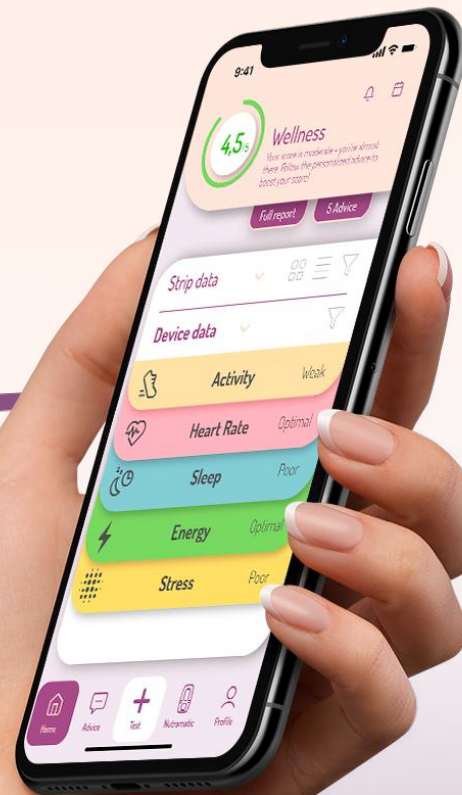

Roadmap: Wearable Device Integration

Data Capture Phase

Selected elements of existing wearable data used to fast track the development