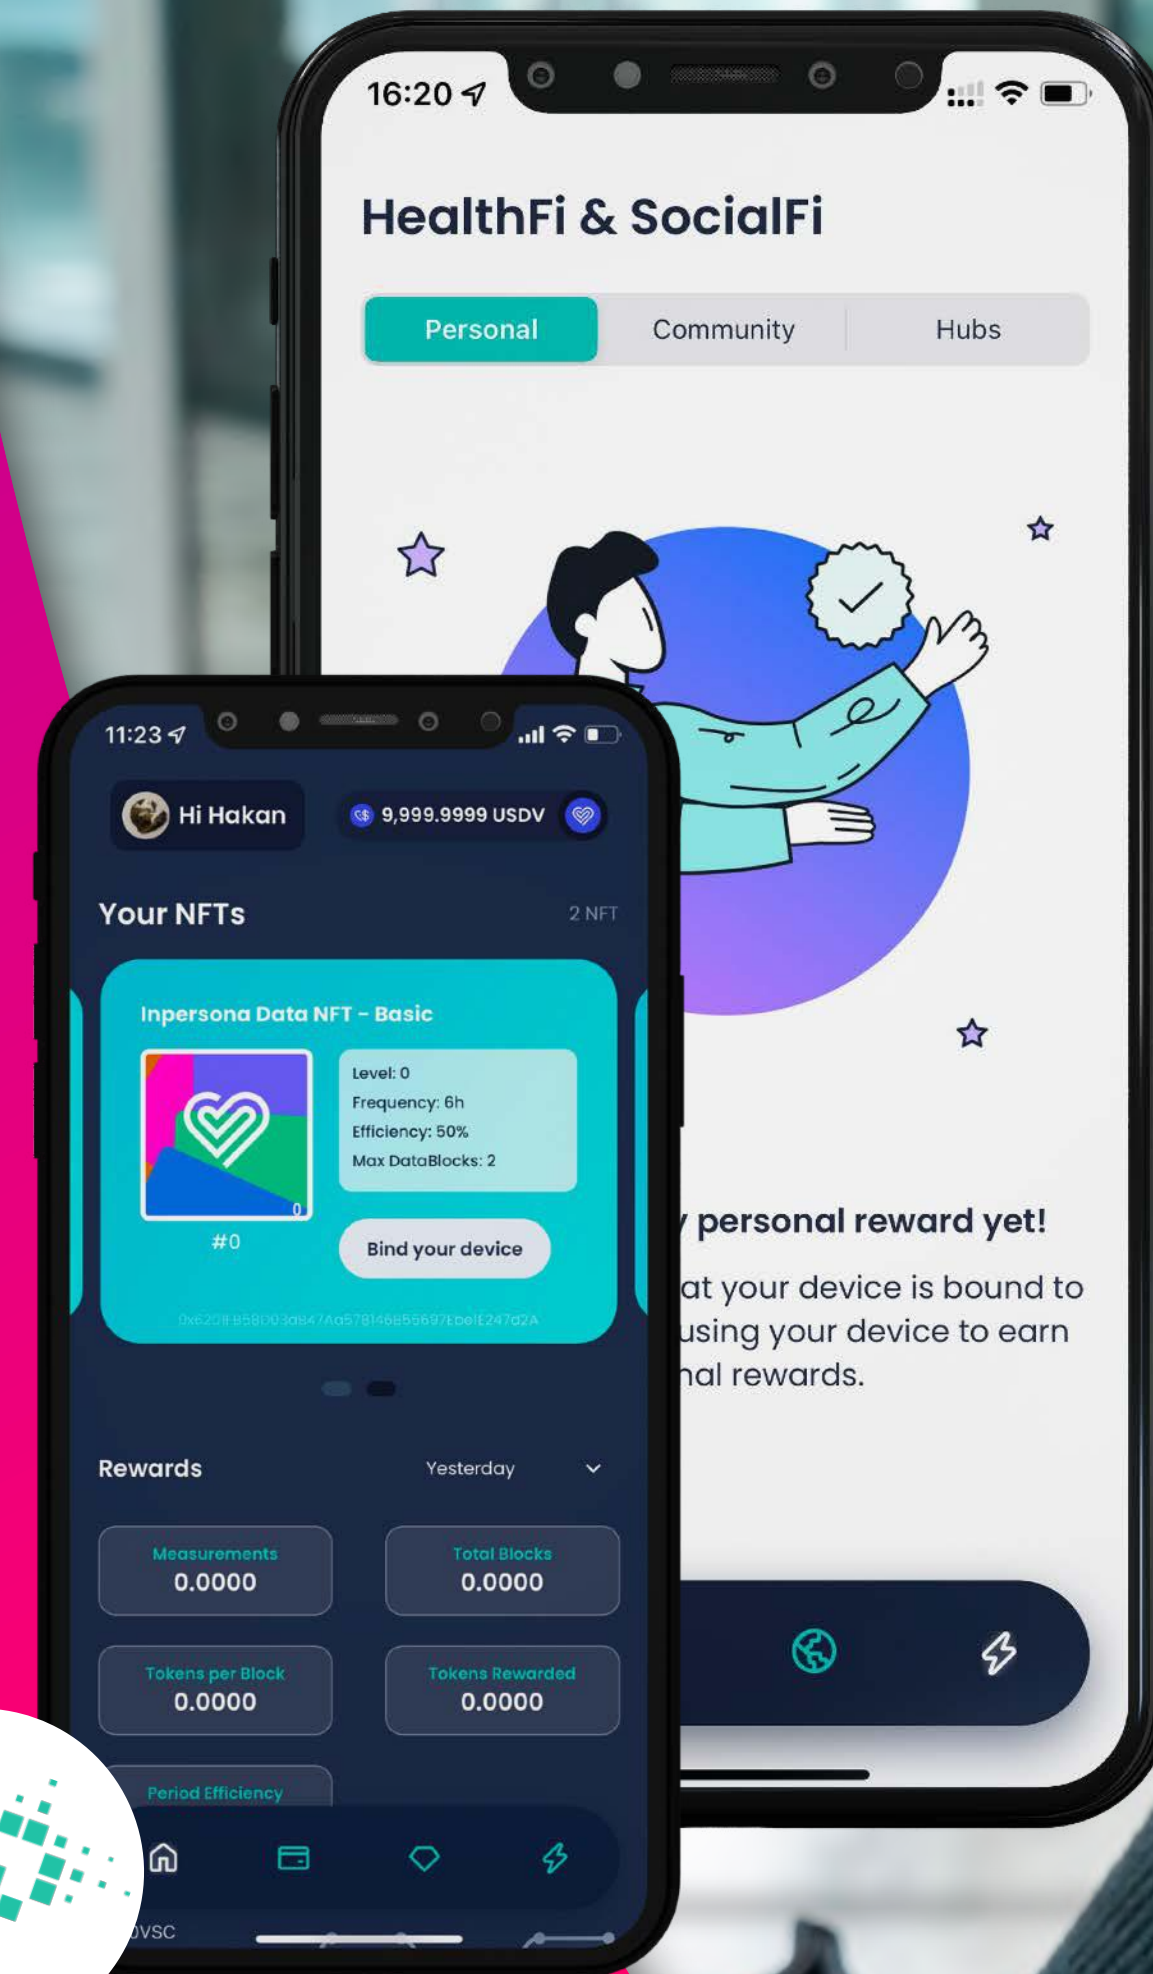

HealthFi & SocialFi Program