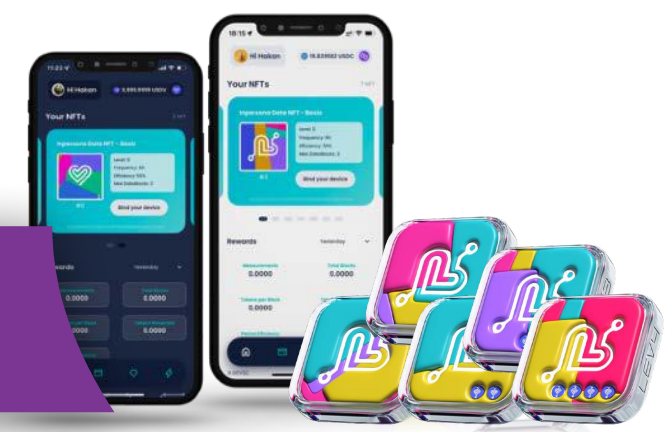

## SocialFi Community Pool Reward

Get your slice of the production coming from your community.

This is a type of reward pool in which users participate based on their connections' sub-community production. The calculation of users' Shares is as follows:

$$\text{Total USDV} = \text{Total USDV Hub A} + \text{Total USDV Hub B}$$

$$\text{Delta USDV} = \text{Total USDV Hub A} - \text{Total USDV Hub B}$$

$$\text{PAYABLE USDV} = \text{Total USDV} - \text{Delta USDV}$$

Payable USDV is multiplied by 3.5% to determine users' Shares, which is then multiplied by a specific value established by inPersona at the end of each epoch. For example, if you have 500 Shares and the value is 1 USDV, you receive 500 USDV. If the value is 0.95 or 1.10, your final USDV will be adjusted accordingly.

**3 EARN**

**STEP 1**  
Choose your Data-NFT

**OFFERING**

Connect with the inPersona app and choose your Data-NFT  
Stable Phase Offering

Data-NFT Basic	Data-NFT Lev1	Data-NFT Lev2	Data-NFT Lev3	Data-NFT Lev4	Data-NFT Lev5
Free/\$15*	\$250	\$999	\$2500 (not for sale)	TBA (not for sale)	TBA (not for sale)