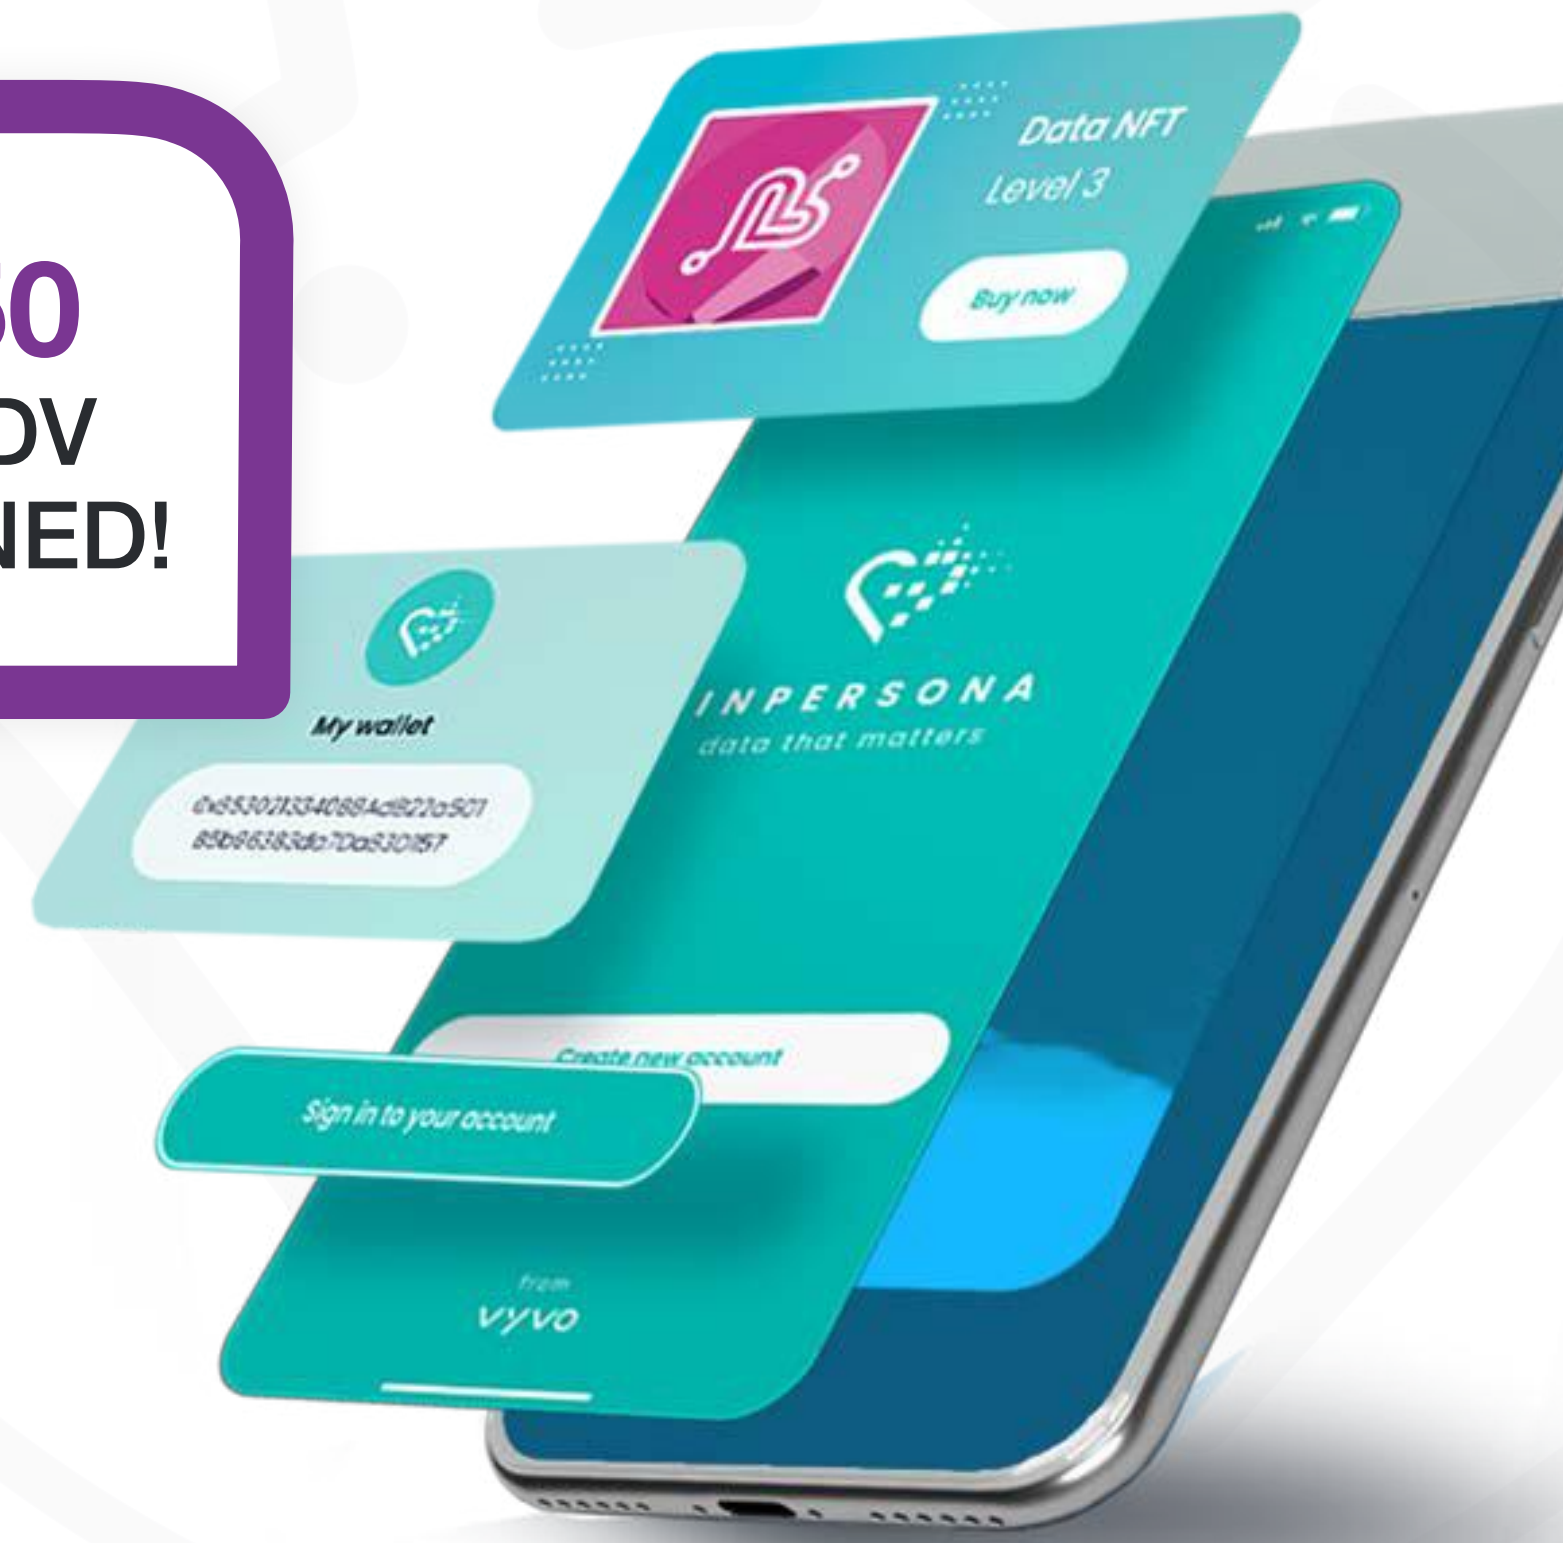

*Your Connections are the people that have used your invitation code to connect their Data-NFT to one of your Hubs.